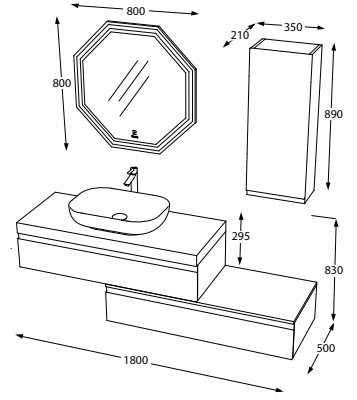

GENİŞ DEPOLAMA
LARGE STORAGE

DOĞAL AHŞAP MALZEME
NATURAL WOOD MATERIAL

Pierre Cardin
BATH

Moor

Ice White Chestnut

BANYO DOLABI / BATHROOM CABINET
KOD / CODE W02.180.400.912

Cemento Light Chestnut

BANYO DOLABI / BATHROOM CABINET
KOD / CODE W02.180.980.912