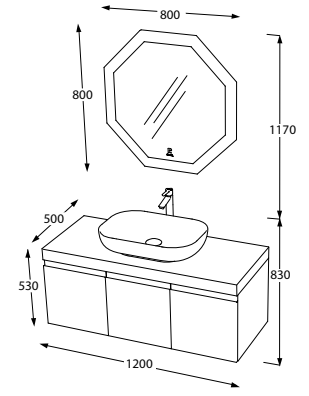

Ice White Chestnut
BANYO DOLABI / BATHROOM CABINET
KOD / CODE W04.090.400.912

Cemento Light Chestnut
BANYO DOLABI / BATHROOM CABINET
KOD / CODE W04.090.980.912

Ice White Walnut
BANYO DOLABI / BATHROOM CABINET
KOD / CODE W04.120.400.913

Cemento Dark Walnut
BANYO DOLABI / BATHROOM CABINET
KOD / CODE W04.090.981.913