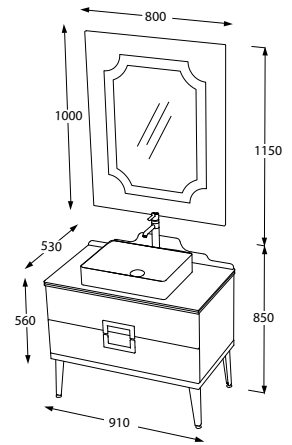

Mermer / Marble

Metal / Metal

Renk / Color