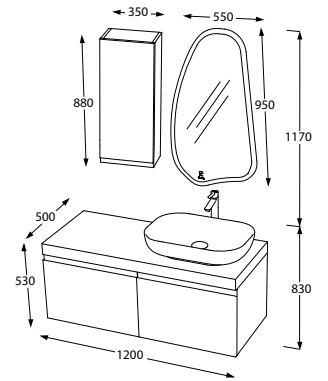

120 STYLE 03

120 STYLE 04

90

PALET

Ahşap / Wood

Renk / Color