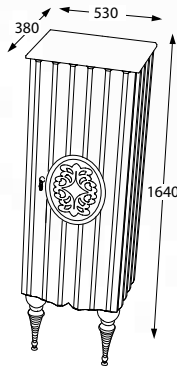

106

Pearl White

BANYO DOLABI / BATHROOM CABINET
KOD / CODE AV5.106.901

Black Swan

BANYO DOLABI / BATHROOM CABINET
KOD / CODE AV5.106.902

BOY

Pearl White

BOY DOLABI / WALL UNIT
KOD / CODE AV1.BOY.901.R
KOD / CODE AV1.BOY.901.L

Black Swan

BOY DOLABI / WALL UNIT
KOD / CODE AV1.BOY.902.R
KOD / CODE AV1.BOY.902.L

PALET

Mermer / Marble

Metal / Metal

Renk / Color

Black Mito

Gold

Pearl White

Black Swan

“ Pierre Cardin Pergamon’ for a dreamy bathroom.”

“ Rya gibi banyolar iin Pierre Cardin Pergamon.”

A vantar de