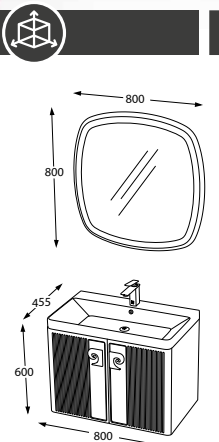

80

Antique White Willow
BANYO DOLABI / BATHROOM CABINET
KOD / CODE V15.080.102.930