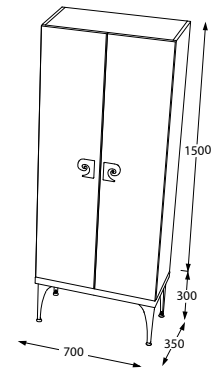

Mermer / Marble

Metal / Metal

Cam / Glass

Renk / Color

"If you say, 'my bathroom is reflect my soul' Venus is designed for you"

"Benim banyom ruhumu yansitsın diyorsanız Venüs sizin için tasarlanmış demektir."