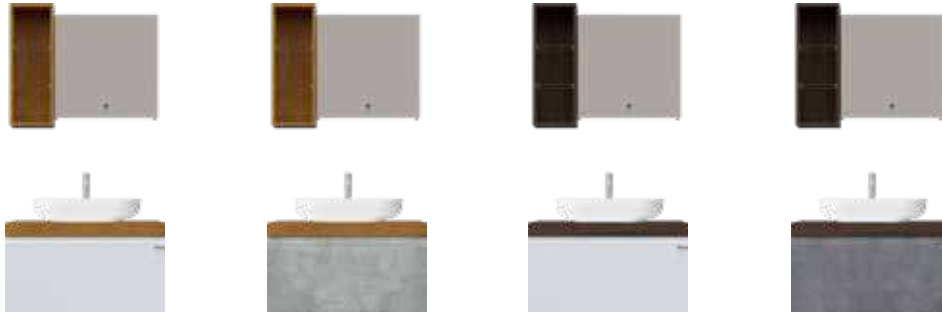

Ice White Chestnut

BANYO DOLABI / BATHROOM CABINET
KOD / CODE W01.090.400.912

Cemento Light Chestnut

BANYO DOLABI / BATHROOM CABINET
KOD / CODE W01.090.980.912

Ice White Walnut

BANYO DOLABI / BATHROOM CABINET
KOD / CODE W01.90.400.913

Cemento Dark Walnut

BANYO DOLABI / BATHROOM CABINET
KOD / CODE W01.090.981.913