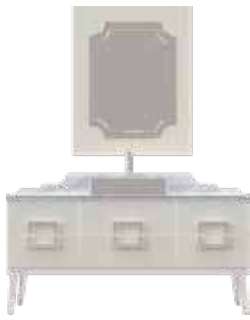

SERAMİK LAVABO
CERAMIC WASHBASIN

GENİŞ DEPOLAMA
LARGE STORAGE

Pierre Cardin
BATH

MERCURY

White Gold
BANYO DOLABI / BATHROOM CABINET
KOD / CODE LU4.150.909

White Chrome
BANYO DOLABI / BATHROOM CABINET
KOD / CODE LU4.150.910