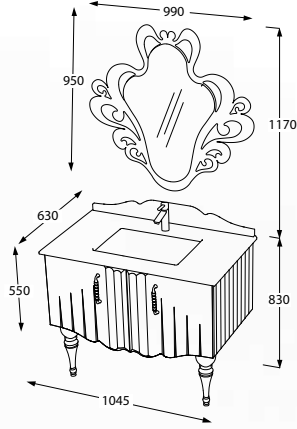

Black Swan

BANYO DOLABI / BATHROOM CABINET
KOD / CODE AV2.101.902