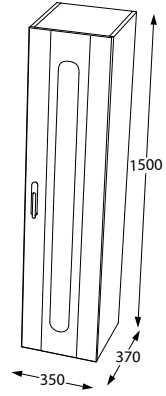

121

BOY

Pearl White

BANYO DOLABI / BATHROOM CABINET
KOD / CODE VI2.121.901

Pearl White

BOY DOLABI / WALL UNIT
KOD / CODE VI2.BOY.901.R
KOD / CODE VI2.BOY.901.L

PALET

Mermer / Marble

Metal / Metal

Renk / Color

“It's now easier to do makeup and shave with Violet's moving mirror.”

“Violet'in şıklığına doyum olmuyor.”