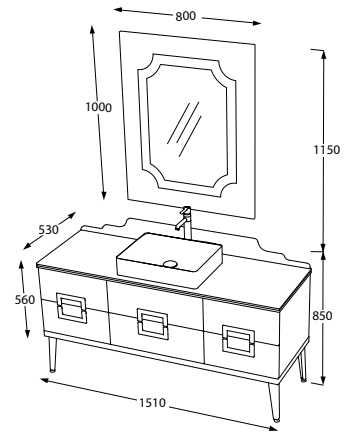

Mermer / Marble

Metal / Metal

Renk / Color