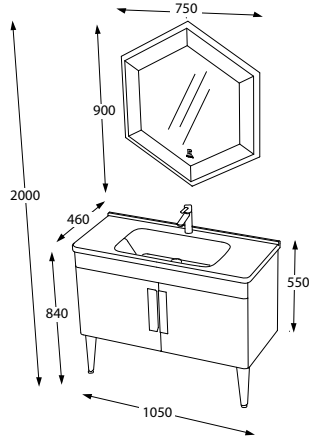

FRENLİ KAPAK
SOFT CLOSE DOOR

SERAMİK LAVABO
CERAMIC WASHBASIN

GENİŞ DEPOLAMA
LARGE STORAGE

Pierre Cardin
BATH

Anemon

Walnut
BANYO DOLABI / BATHROOM CABINET
KOD / CODE W07.105.913

Walnut
BANYO DOLABI / BATHROOM CABINET
KOD / CODE W07.080.913