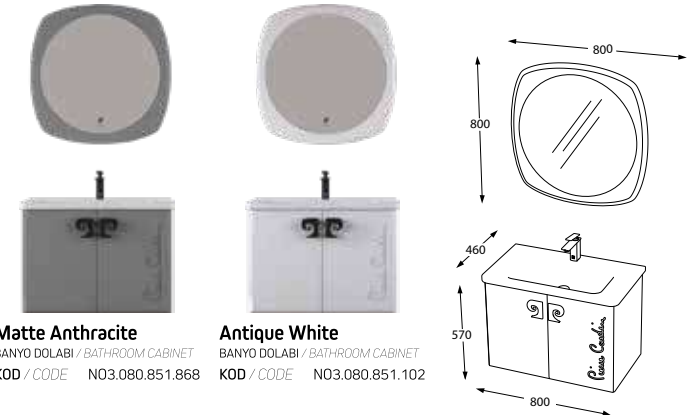

Antique White
BANYO DOLABI / BATHROOM CABINET
KOD / CODE N03.080.851.102

80

Matte Anthracite
BANYO DOLABI / BATHROOM CABINET
KOD / CODE N03.080.851.868