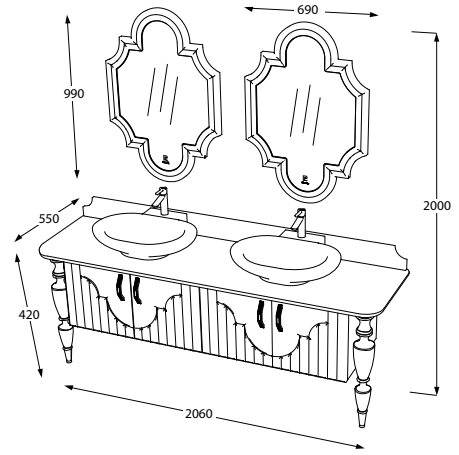

Black Gold
BANYO DOLABI / BATHROOM CABINET
KOD / CODE VI1.121.911