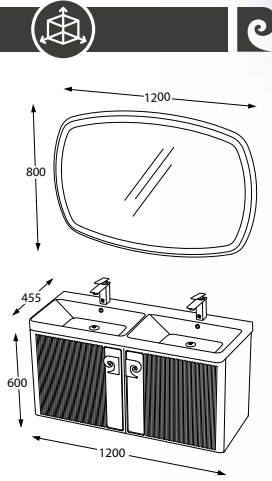

FRENLİ KAPAK
SOFT CLOSE DOOR

SERAMİK LAVABO
CERAMIC WASHBASIN

GENİŞ DEPOLAMA
LARGE STORAGE

DOĞAL AHŞAP MALZEME
NATURAL WOOD MATERIAL

Pierre Cardin
BATH

Abis

120

Antique White Willow
BANYO DOLABI / BATHROOM CABINET
KOD / CODE V15.120.102.930