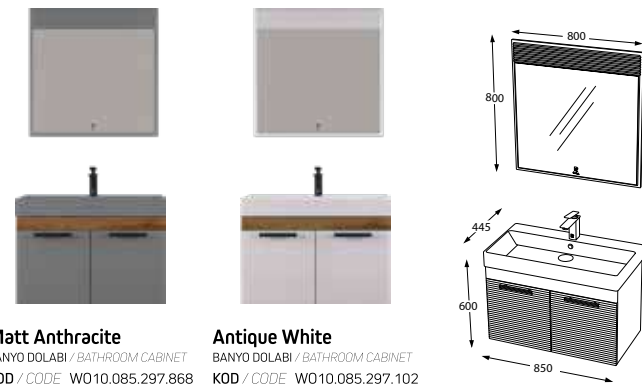

85

Matt Anthracite
BANYO DOLABI / BATHROOM CABINET
KOD / CODE W010.085.297.868

Antique White
BANYO DOLABI / BATHROOM CABINET
KOD / CODE W010.085.297.102