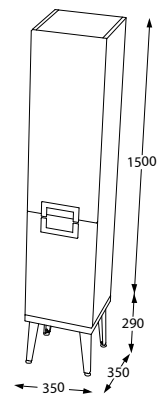

Mermer / Marble

Metal / Metal

Renk / Color