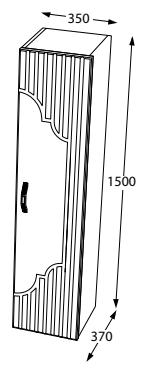

PALET

Mermer / Marble

Metal / Metal

Renk / Color

“Flora reinterpreting the stylish texture of vintage style with modernity.”

“Vintage tarzının şık dokusunu modernlikle yeniden yorumlayan Flora.”