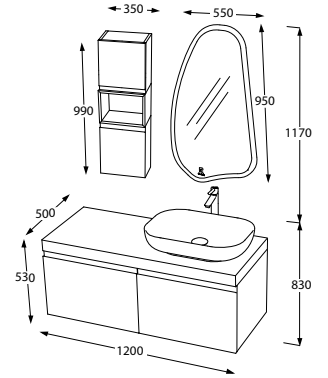

120 STYLE 03

120 STYLE 04

90

PALET

Ahşap / Wood

Renk / Color