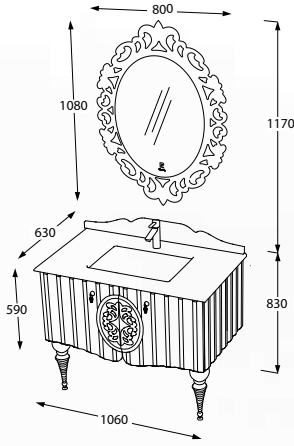

SERAMİK LAVABO
CERAMIC WASHBASIN

GENİŞ DEPOLAMA
LARGE STORAGE

Pierre Cardin
BATH

Pergamon

106

**Pearl White**BANYO DOLABI / BATHROOM CABINET
KOD / CODE AV5.106.901**Black Swan**BANYO DOLABI / BATHROOM CABINET
KOD / CODE AV5.106.902