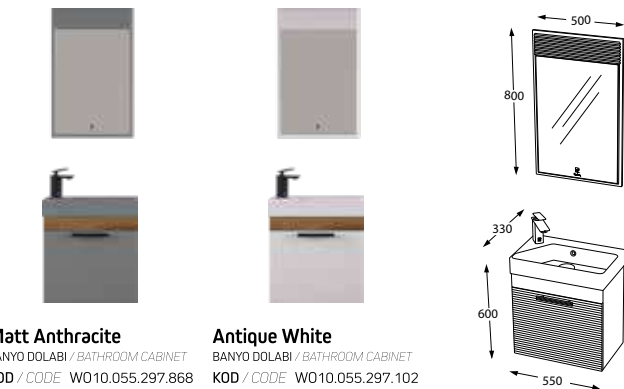

55

Matt Anthracite
BANYO DOLABI / BATHROOM CABINET
KOD / CODE W010.055.297.868

Antique White
BANYO DOLABI / BATHROOM CABINET
KOD / CODE W010.055.297.102