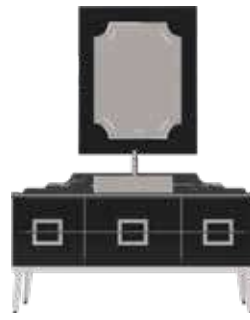

Black Chrome
BANYO DOLABI / BATHROOM CABINET
KOD / CODE LU4.150.908