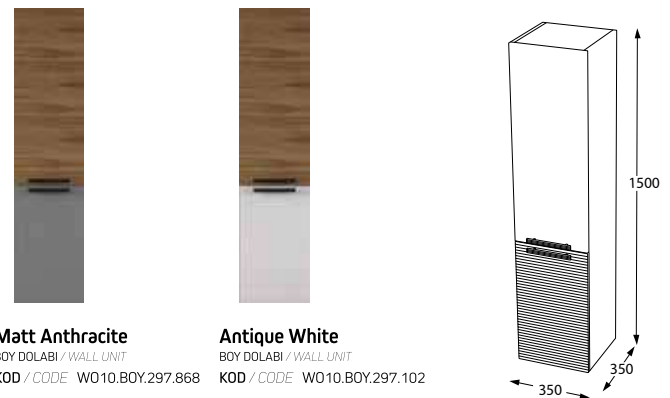

BOY

Matt Anthracite
BOY DOLABI / WALL UNIT
KOD / CODE W010.BOY.297.868

Antique White
BOY DOLABI / WALL UNIT
KOD / CODE W010.BOY.297.102

PALET