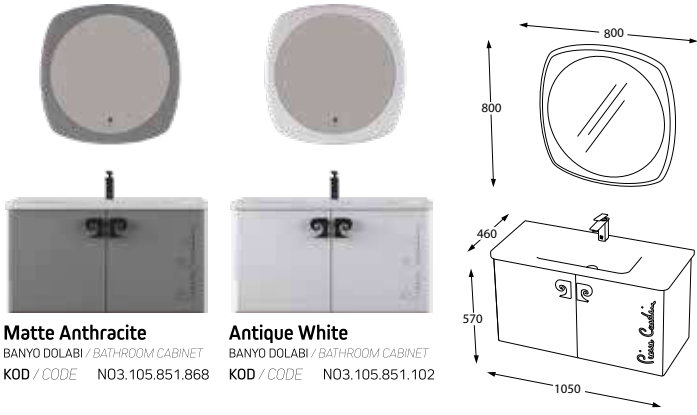

SERAMİK LAVABO
CERAMIC WASHBASIN

GENİŞ DEPOLAMA
LARGE STORAGE

Pierre Cardin
BATH

Star

105

Matte Anthracite
BANYO DOLABI / BATHROOM CABINET
KOD / CODE N03.105.851.868

Antique White
BANYO DOLABI / BATHROOM CABINET
KOD / CODE N03.105.851.102