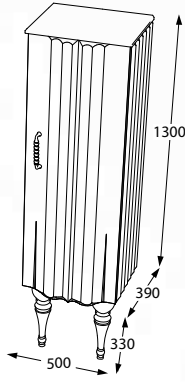

Black Swan

BOY DOLABI / WALL UNIT
KOD / CODE AV2.BOY.902.R
KOD / CODE AV2.BOY.902.L