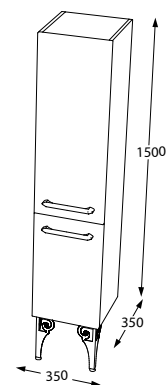

Mermer / Marble

Metal / Metal

Renk / Color