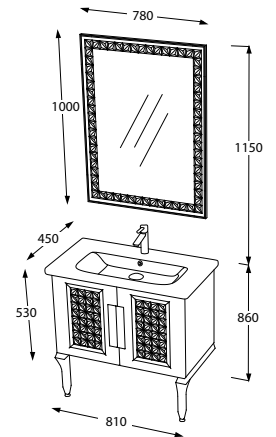

FRENLİ KAPAK
SOFT CLOSE DOOR

SERAMİK LAVABO
CERAMIC WASHBASIN

GENİŞ DEPOLAMA
LARGE STORAGE

Pierre Cardin
BATH

Lotus

Walnut
BANYO DOLABI / BATHROOM CABINET
KOD / CODE W06.100.913

Walnut
BANYO DOLABI / BATHROOM CABINET
KOD / CODE W06.080.913