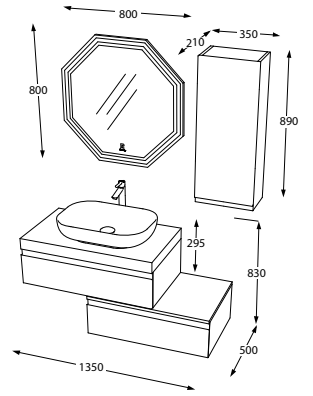

Cemento Dark Walnut

BANYO DOLABI / BATHROOM CABINET
KOD / CODE W02.180.981.913