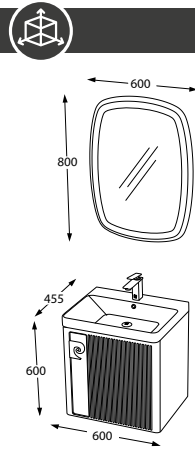

60

Antique White Willow
BANYO DOLABI / BATHROOM CABINET
KOD / CODE V15.060.102.930