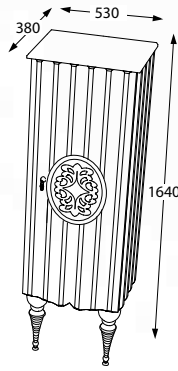

106

Pearl White

BANYO DOLABI / BATHROOM CABINET
KOD / CODE AV6.106.901

Black Swan

BANYO DOLABI / BATHROOM CABINET
KOD / CODE AV6.106.902

BOY

Pearl White

BOY DOLABI / WALL UNIT
KOD / CODE AV1.BOY.901.R
KOD / CODE AV1.BOY.901.L

Black Swan

BOY DOLABI / WALL UNIT
KOD / CODE AV1.BOY.902.R
KOD / CODE AV1.BOY.902.L

PALET

Mermer / Marble

Cream Daino

Metal / Metal

Gold

Renk / Color

Pearl White

Black Swan

“ The design of Moma makes it noticeable at first sight”

“ Moma tasarımıyla tarzını ilk görüşte fark ettiriyor.”