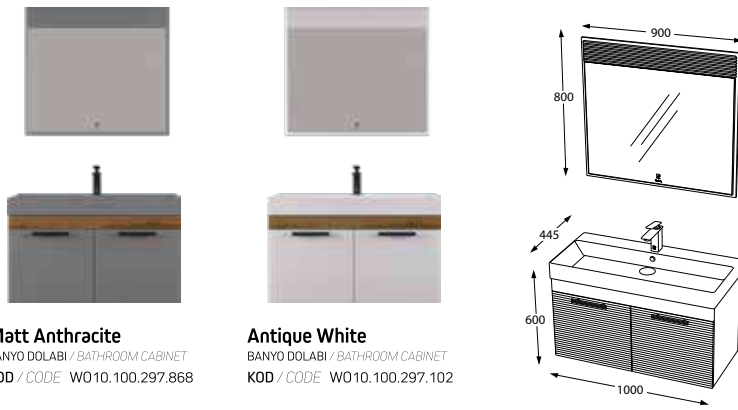

100

Matt Anthracite
BANYO DOLABI / BATHROOM CABINET
KOD / CODE W010.100.297.868

Antique White
BANYO DOLABI / BATHROOM CABINET
KOD / CODE W010.100.297.102