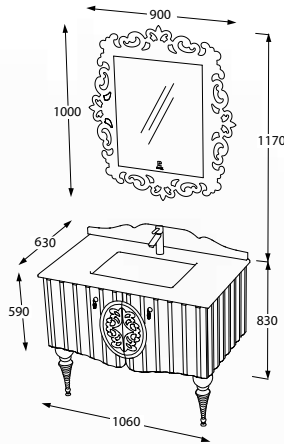

GENİŞ DEPOLAMA
LARGE STORAGE

Pierre Cardin
BATH

Moma

106

Pearl White

BANYO DOLABI / BATHROOM CABINET
KOD / CODE AV6.106.901

Black Swan

BANYO DOLABI / BATHROOM CABINET
KOD / CODE AV6.106.902