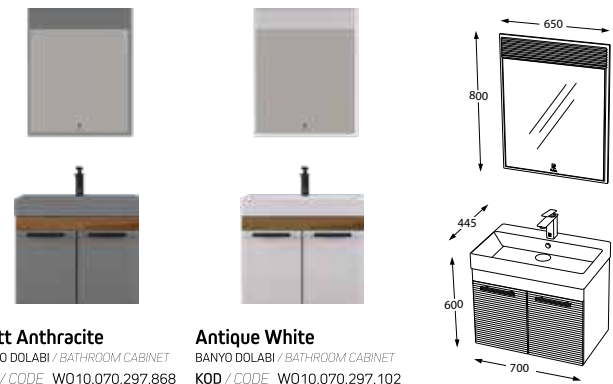

70

Matt Anthracite
BANYO DOLABI / BATHROOM CABINET
KOD / CODE W010.070.297.868

Antique White
BANYO DOLABI / BATHROOM CABINET
KOD / CODE W010.070.297.102