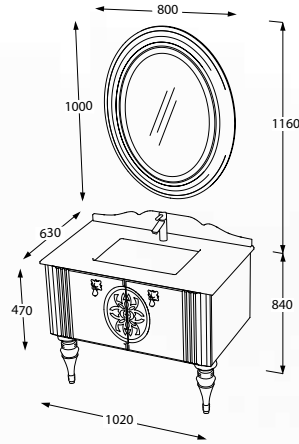

102

Pearl White
BANYO DOLABI / BATHROOM CABINET
KOD / CODE AV7.102.901