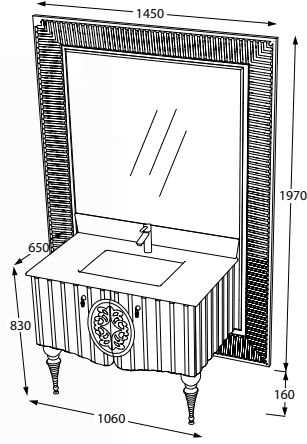

LAKE BOYA
LACQUER PAINT

FRENLİ KAPAK
SOFT CLOSE DOOR

SERAMİK LAVABO
CERAMIC WASHBASIN

GENİŞ DEPOLAMA
LARGE STORAGE

Pierre Cardin
BATH

Louvre

145

**Pearl White**BANYO DOLABI / BATHROOM CABINET
KOD / CODE AV1.145.901**Black Swan**BANYO DOLABI / BATHROOM CABINET
KOD / CODE AV1.145.902