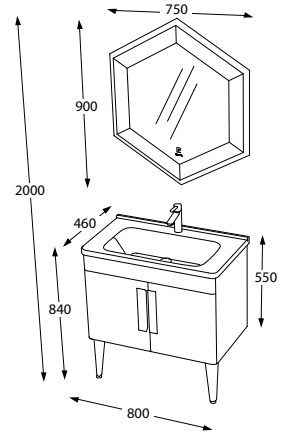

FRENLİ KAPAK
SOFT CLOSE DOOR

SERAMİK LAVABO
CERAMIC WASHBASIN

GENİŞ DEPOLAMA
LARGE STORAGE

Pierre Cardin
BATH

Anemon

Walnut
BANYO DOLABI / BATHROOM CABINET
KOD / CODE W07.105.913

Walnut
BANYO DOLABI / BATHROOM CABINET
KOD / CODE W07.080.913