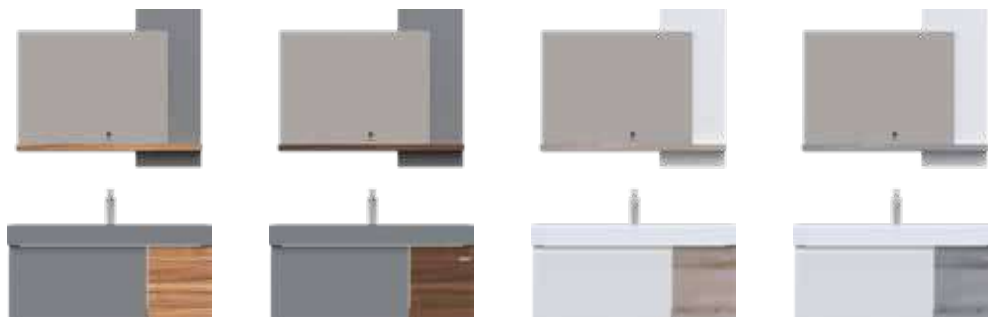

Alnus

Vitrifiye / Vitrified

White

Anthracite

“ Has an asymmetric balance.”

“ Asimetrik bir dengeye sahip”

Matt Anthracite Olive
BANYO DOLABI / BATHROOM CABINET
KOD / CODE W09.100.868.920

Matt Anthracite Alnus
BANYO DOLABI / BATHROOM CABINET
KOD / CODE W09.100.868.921