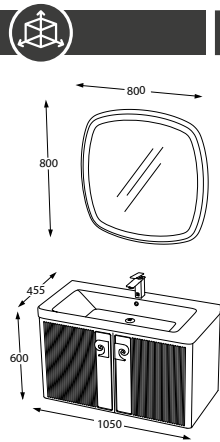

105

Antique White Willow
BANYO DOLABI / BATHROOM CABINET
KOD / CODE V15.105.102.930