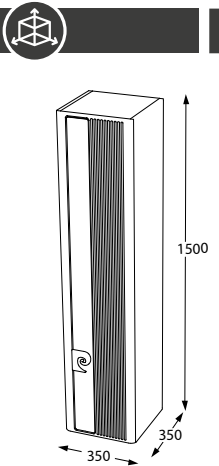

BOY

Antique White Willow
BOY DOLABI / WALL UNIT
KOD / CODE V15.BOY R.102.930
KOD / CODE V15.BOY L.102.930