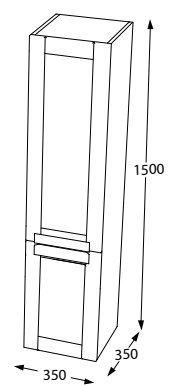

Matt Anthracite

Matt Mocha

Antique White

100 85 70 65 BOY

Woody SERIES

ZEN

100 - 85 - 70 - 65 - 55

ÖZELLİKLER / FEATURES