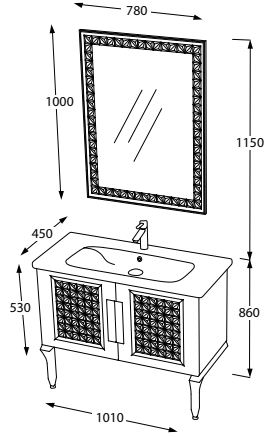

FRENLİ KAPAK
SOFT CLOSE DOOR

SERAMİK LAVABO
CERAMIC WASHBASIN

GENİŞ DEPOLAMA
LARGE STORAGE

Pierre Cardin
BATH

Lotus

Walnut
BANYO DOLABI / BATHROOM CABINET
KOD / CODE W06.100.913

Walnut
BANYO DOLABI / BATHROOM CABINET
KOD / CODE W06.080.913