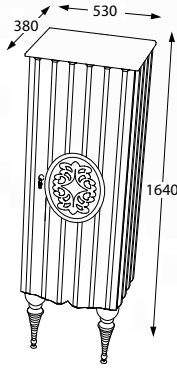

145

Pearl White

BANYO DOLABI / BATHROOM CABINET
KOD / CODE AV1.145.901

Black Swan

BANYO DOLABI / BATHROOM CABINET
KOD / CODE AV1.145.902

BOY

Pearl White

BOY DOLABI / WALL UNIT
KOD / CODE AV1.BOY.901.R
KOD / CODE AV1.BOY.901.L

Black Swan

BOY DOLABI / WALL UNIT
KOD / CODE AV1.BOY.902.R
KOD / CODE AV1.BOY.902.L

PALET

Mermer / Marble

Cream Daino

Metal / Metal

Gold

Renk / Color

Pearl White

Black Swan

"A splendid bathroom with a line from the past."

"Geçmişten gelen çizgisi ile görkemli bir banyo."